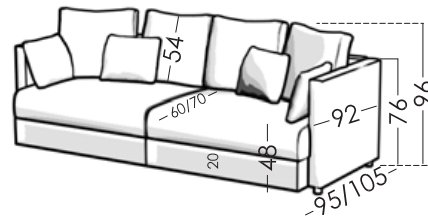

Measures

Width:	cm
Height:	102cm
Depth:	95-105cm
Seat height:	48cm
Arm height:	76cm
Back height:	54cm
Depth open:	cm

Technical information

Frame:	Frame of pine wood and MDF
Seat suspension:	N.E.A
Back suspension:	Webbing 80mm
Seat firmness:	Medium Foam (white)
Seat foam:	Fibre + Polyurethane 35kg
Back cushions:	Fibersilk 100%
Loose cushions:	Fibersilk 100%
Removable cover:	Seat, back and scatters